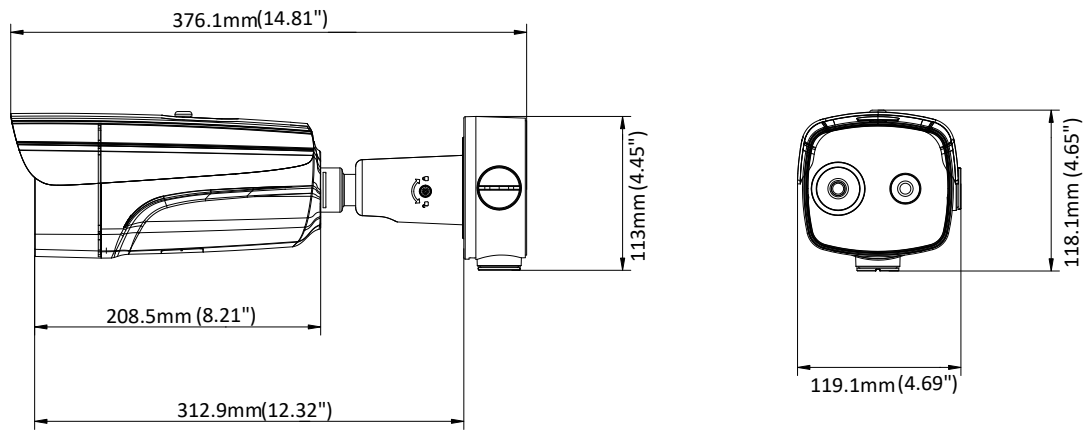

Available Model

DS-2TD2637B-10/P

Dimension