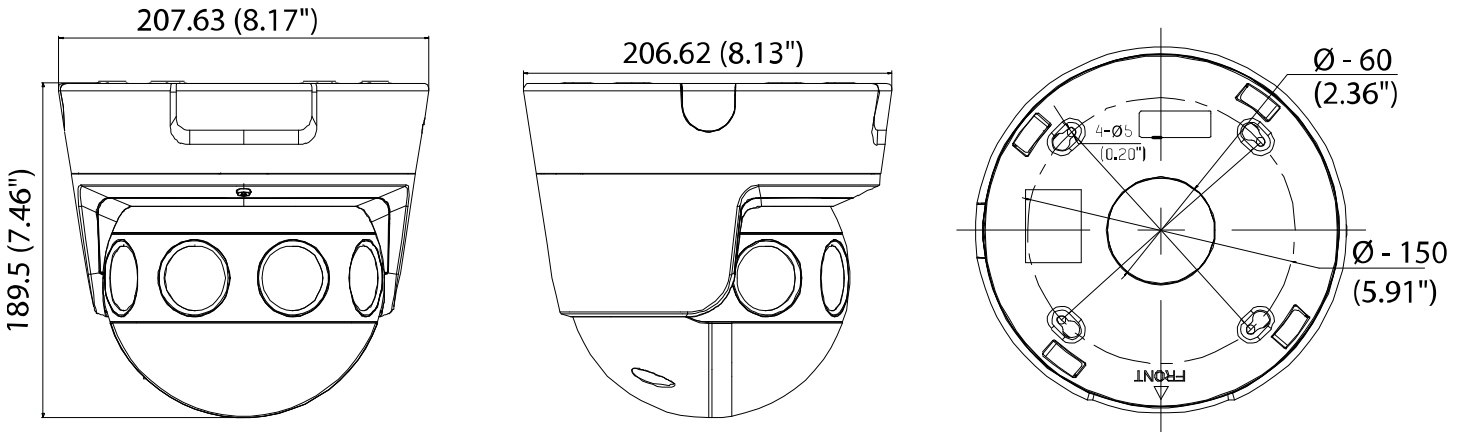

Dimensions

Accessories

Not Included						
WMP-L Wall Mount Long	WMP-PV Wall Mount	JBPW-L Wall Mount	CPM-S Pendant Mount Short	PMP Vertical Pole Mount	CMP Corner Mount	RPM Roof Parapet Mount

Not Included				Included
WMP-S Wall Mount Short	CMP-JB Corner Mount for Use with JBPW-L	CPM-L Pendant Mount Long	CPMPE Pole Extension	Pendant Cap

Box Contents (Subject to Change without Notice)

BNC Connector
Camera Top
Machine Screws
Mounting Posts
PoE Injector
Power Cord
Power Filter

Power Pigtail with Screw Terminals
Quick Start Guide
Screws
Steel Washer
Watertight Cable Connector
Watertight Tape
Wrench