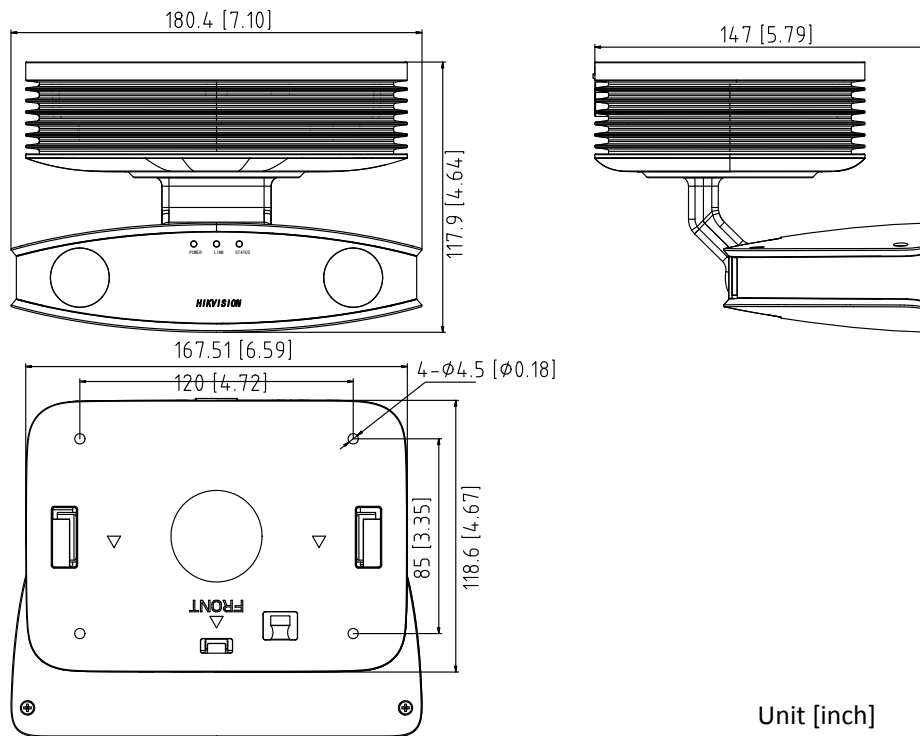

Dimensions

Unit [inch]

Distributed by